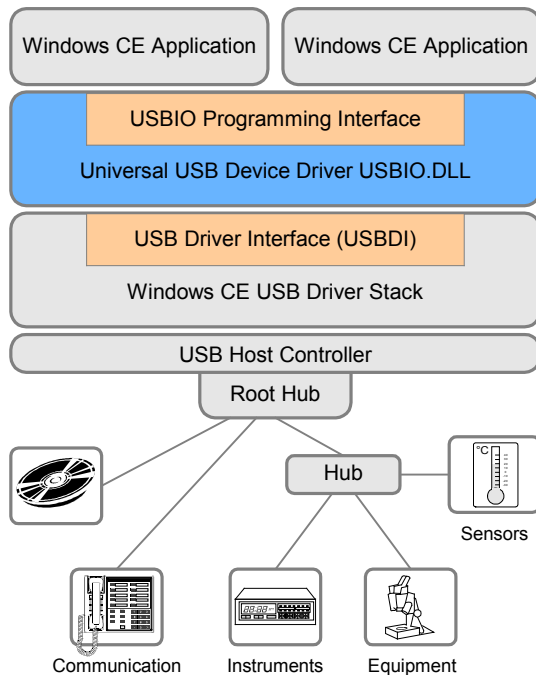

USBIO

Generic USB Device Driver for Windows CE and Windows Mobile

USBIO is a generic Universal Serial Bus (USB) device driver for Windows CE and Windows Mobile. It is able to control any type of USB device and provides a convenient programming interface that can be used by Windows CE applications. The USBIO device driver supports USB 1.1 and USB 2.0.

USBIO Device Driver

The USBIO device driver can be used for devices which are not supported by in-box USB class drivers. It provides a programming interface that enables applications to communicate with the USB device. Any device or vendor specific protocol needs to be implemented in the application.

So the generic device driver USBIO fills the gap between application layers and USB devices. It saves the efforts otherwise required to develop a custom device driver for a proprietary device.

The C++ API and Java API exposed by the USBIO device driver for Windows CE/Mobile are compatible with the well-established APIs of Thesycon's USBIO driver for Windows 2000/XP/Vista/7. This simplifies porting of existing applications to Windows CE.